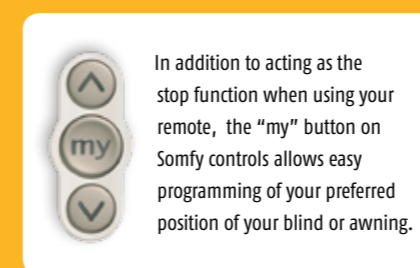

In addition to acting as the stop function when using your remote, the «my» button on Somfy controls allows easy programming of your preferred position of your blind or awning.

Available colours:

- White: Simple, straight forward and functional.
- Silver: Fits naturally within a contemporary decor.
- Blue: Stylish design for outdoor use.
- Black: For high end sophisticated decor.